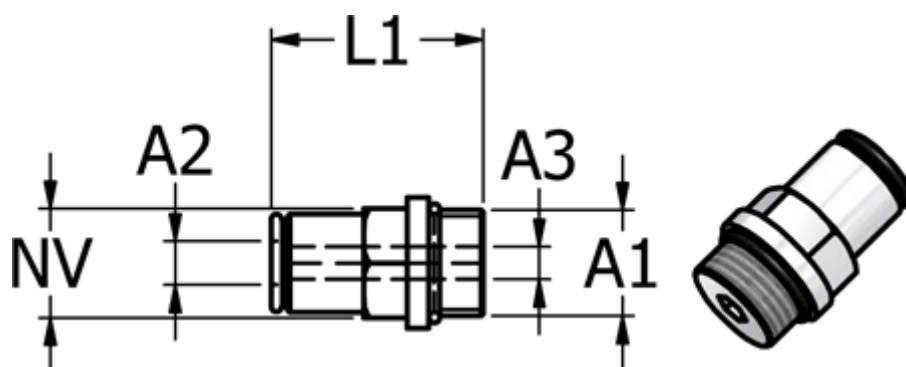

Data Sheet

Article number: 5867450184

Description: Metal fitting 745.018-4, Ø4 - G 1/8"
Push-in lige union

Measures

Ext. hose diameter A1	= 4
Hexagon A3	= 3
L1	= 18
NV	= 10
Thread A2	= G 1/8"